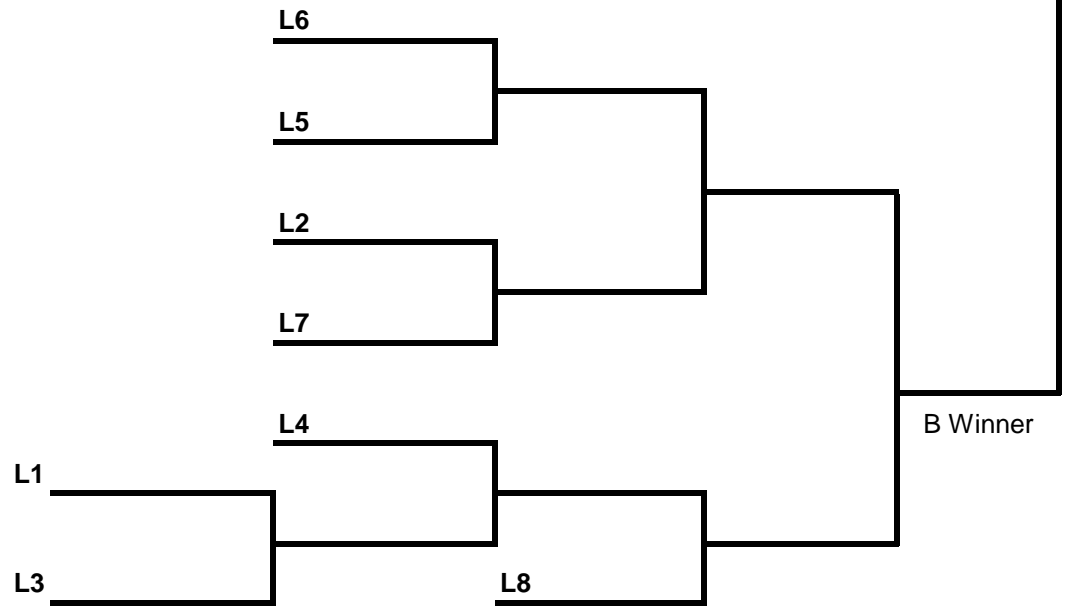

Women's Pairs, June 16-18, 2017

Nutana Lawn Bowling Club

Friday 3 pm Friday 7 pm Sat 9am Sat 1 pm Sat 5 pm Sun 9 am Sun 1 pm

A SIDE

Friday 3 pm Friday 7 pm Sat 9am Sat 1 pm Sat 5 pm Sun 9 am Sun 1 pm

B SIDE