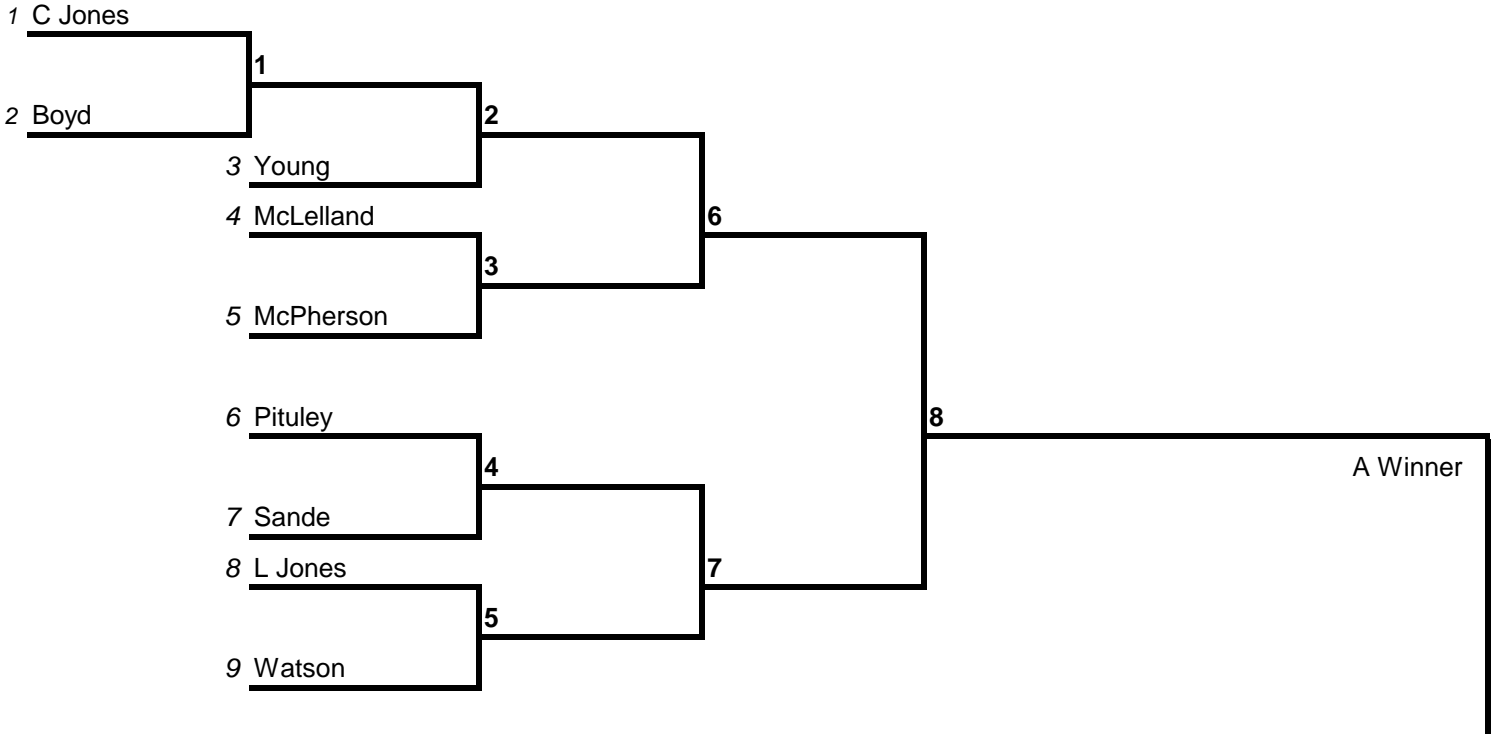

Women's Pairs, June 16-18, 2017

Nutana Lawn Bowling Club

Friday 3 pm Friday 7 pm Sat 9am Sat 1 pm Sat 5 pm Sun 9 am Sun 1 pm

A SIDE

Friday 3 pm Friday 7 pm Sat 9am Sat 1 pm Sat 5 pm Sun 9 am Sun 1 pm

B SIDE