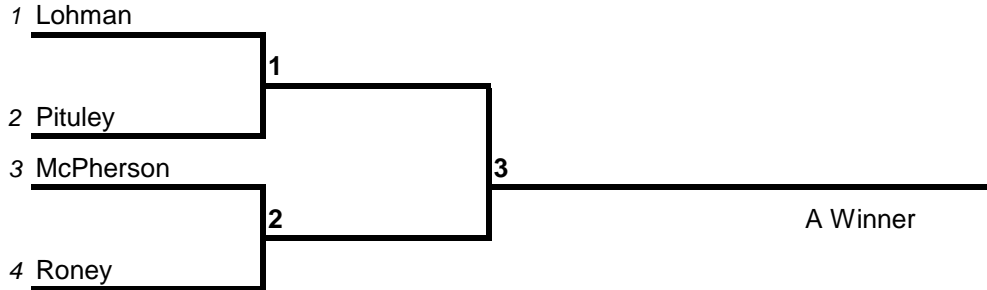

Women's Fours, June 9-11, 2017

Regina Lawn Bowling Club

Sat 9 am

Sat 1 pm

Sun 9 am

Sun 1 pm

A SIDE

Sat 9 am