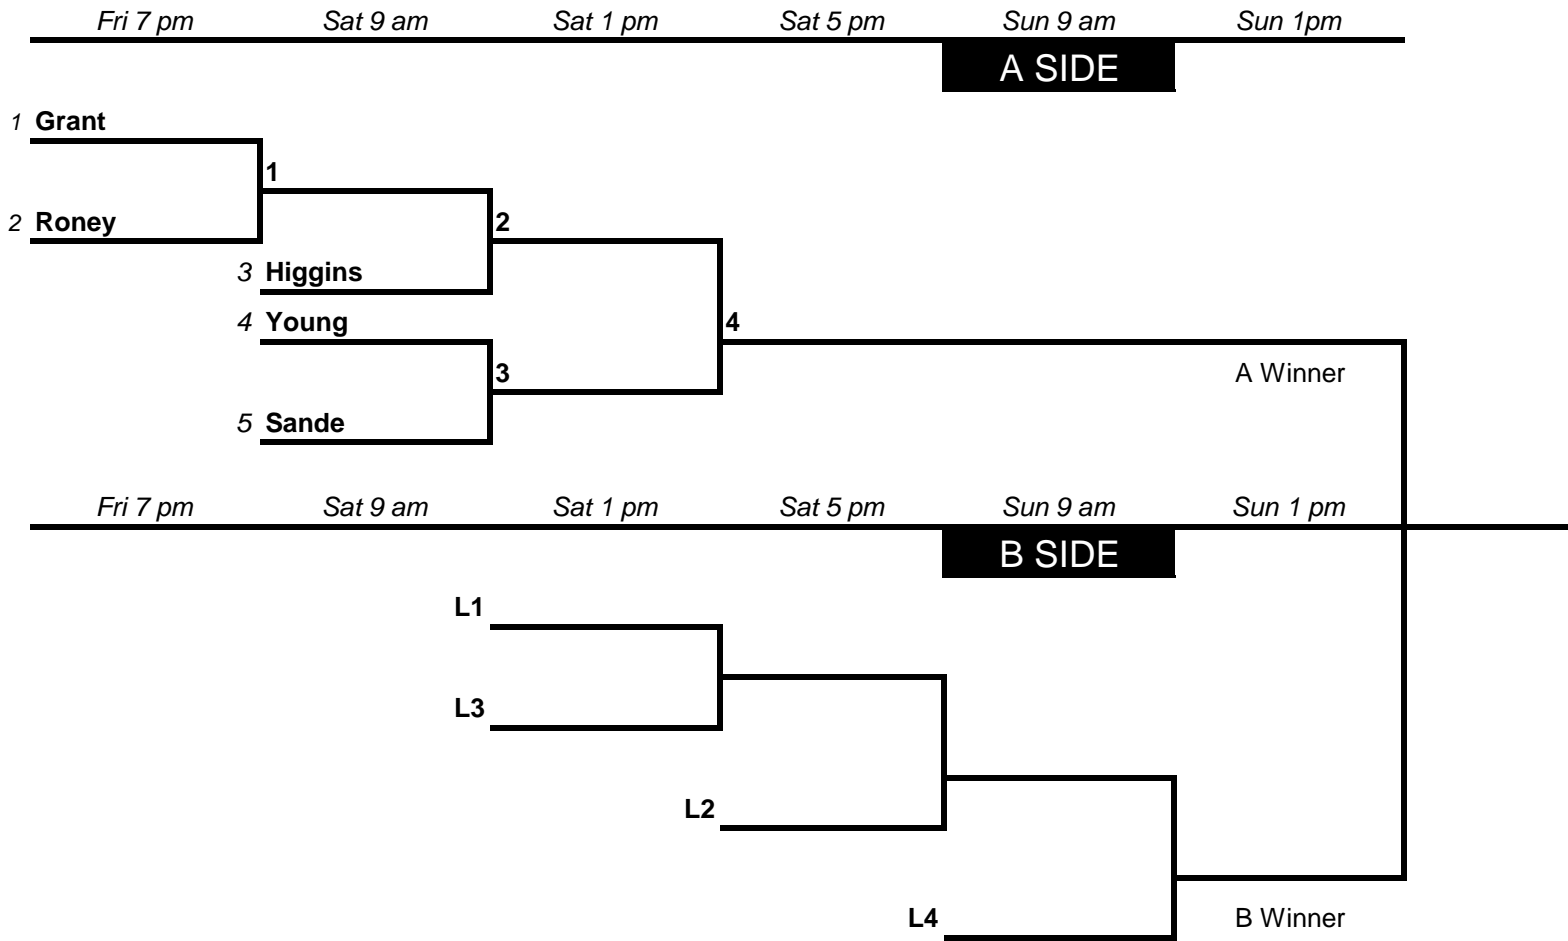

2015 Women's Pairs, June 19-21, Mayfair

Clem Grant	Carolyn Jones
Jean Roney	Jordan Kos
Erin Higgins	Isobel Parkin
Lorie Young	Hilda Voth
Joan Sande	Lorraine Layton