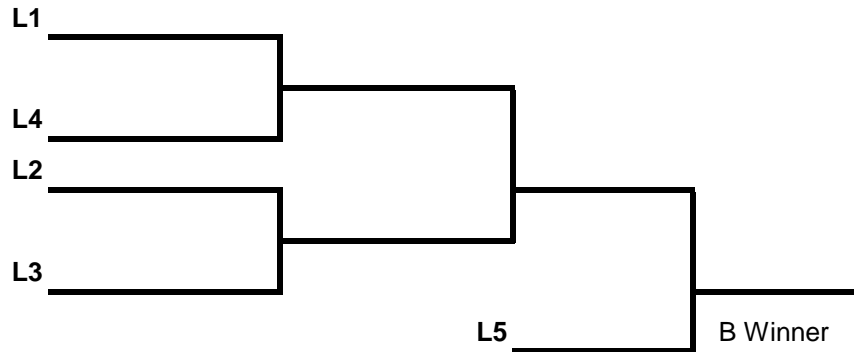

2014 Women's Pairs Provincial Playdown June 27-29, Regina

Friday 7:00 pm Saturday 9:00 Saturday 1:00 Saturday 5:00 Sunday 9:00 Sunday 1:00

A SIDE

Time Time Time Time Time Time

B SIDE

Women Pairs		
Clem Grant	Carolyn Jones	1
Harriette Pituley	Rachel Larson	2
Jean Roney	Jordan Kos	3
Joan Sande	Lorraine Layton	4
Lorie Young	Hilda Voth	5
Vi McPherson	Jo Urquhart	6