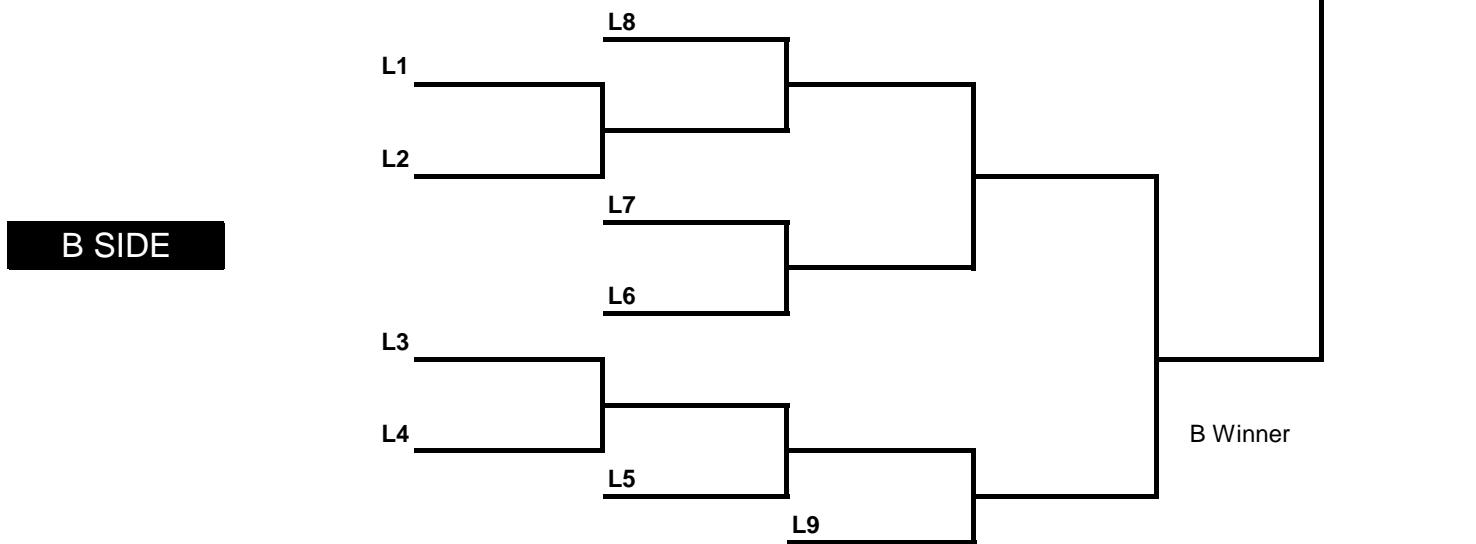

Women's Pairs, June 10-12, 2016

Regina Lawn Bowling Club

Friday 3:00 pm Friday 7:00 pm Sat 9:00 am Sat 1:00 pm Sat 5:00 pm Sun 9:00 am Sun 1:00 pm

Liz Jones	Jeannene Demencuik
Bev Kenyon	Sydney Boyd
Clem Grant	Carolyn Jones
Vi McPherson	Jo Urquhart
Harriette Pituley	Rachel Larson