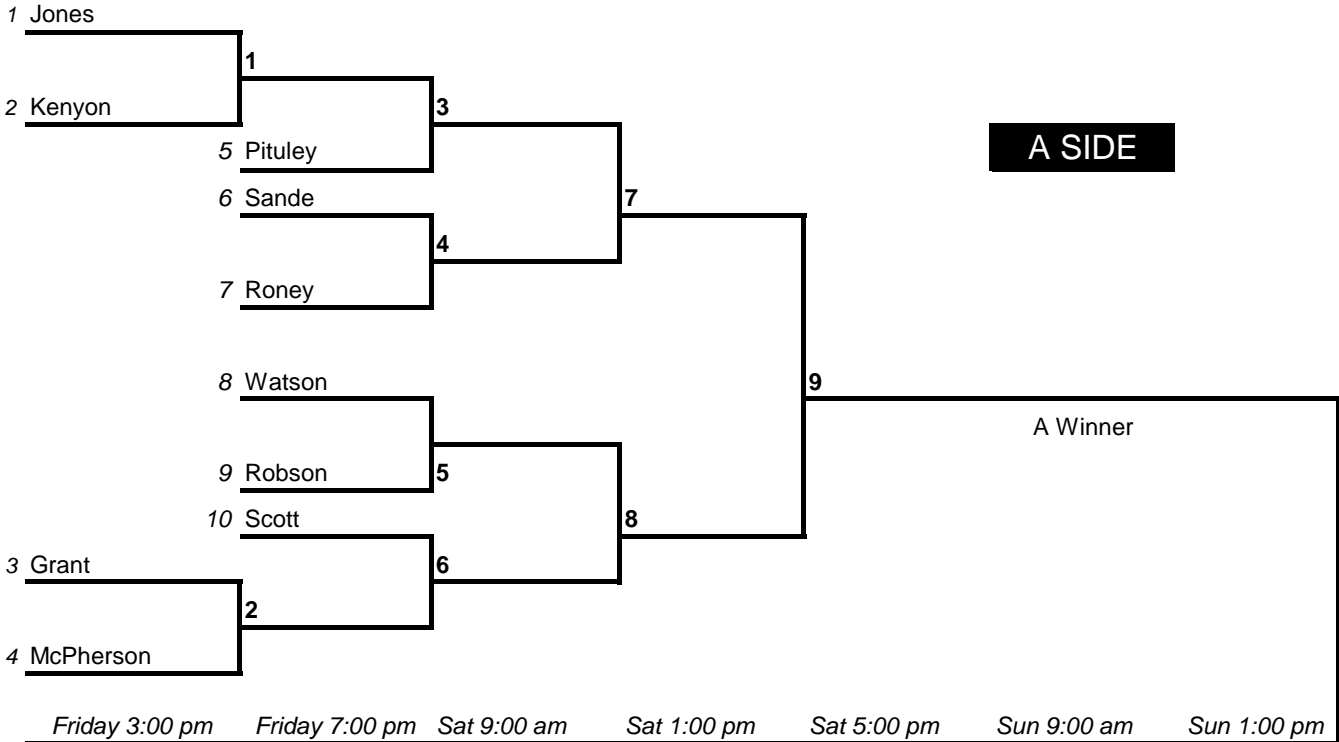

Women's Pairs, June 10-12, 2016

Regina Lawn Bowling Club

Friday 3:00 pm Friday 7:00 pm Sat 9:00 am Sat 1:00 pm Sat 5:00 pm Sun 9:00 am Sun 1:00 pm

Liz Jones	Jeannene Demencuik
Bev Kenyon	Sydney Boyd
Clem Grant	Carolyn Jones
Vi McPherson	Jo Urquhart
Harriette Pituley	Rachel Larson