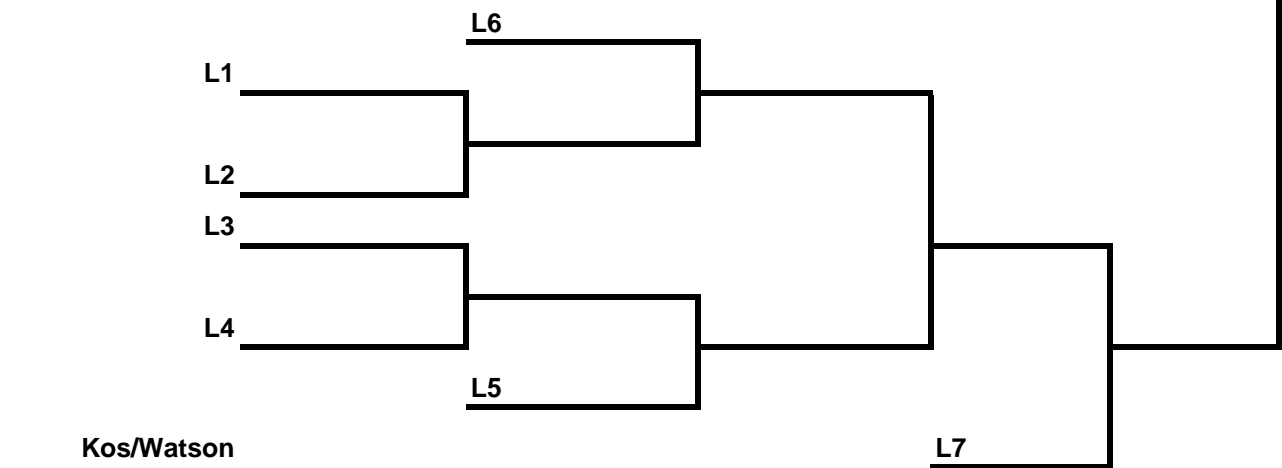

Women's Pairs June 22-24, 2018 RLBC

Friday 7:00 pm Sat 9:00 am Sat 12:45 pm Sat 4:00 pm Sun 9:00 am Sun 12:45 pm

A SIDE

Friday 7:00 pm Sat 9:00 am Sat 12:45 pm Sat 4:00 pm Sun 9:00 am Sun 12:45 pm

B SIDE

- Kos/Watson
- Grant/Schlotter
- Jones/Voth
- Pituley/Larson
- McLelland/Howard
- Higgins/Parkin
- Robson/Jones
- Boyd/Layton