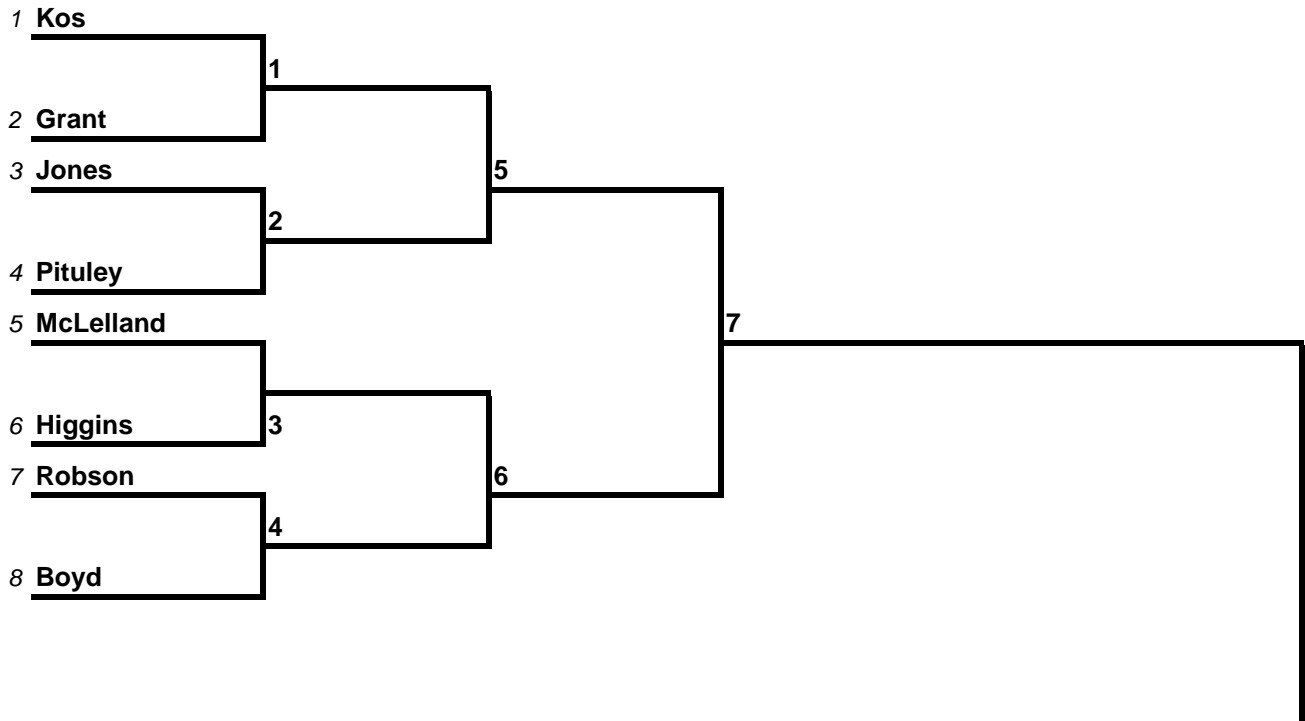

Women's Pairs June 22-24, 2018 RLBC

Friday 7:00 pm Sat 9:00 am Sat 12:45 pm Sat 4:00 pm Sun 9:00 am Sun 12:45 pm

A SIDE

Friday 7:00 pm Sat 9:00 am Sat 12:45 pm Sat 4:00 pm Sun 9:00 am Sun 12:45 pm

B SIDE

- Kos/Watson
- Grant/Schlotter
- Jones/Voth
- Pituley/Larson
- McLelland/Howard
- Higgins/Parkin
- Robson/Jones
- Boyd/Layton