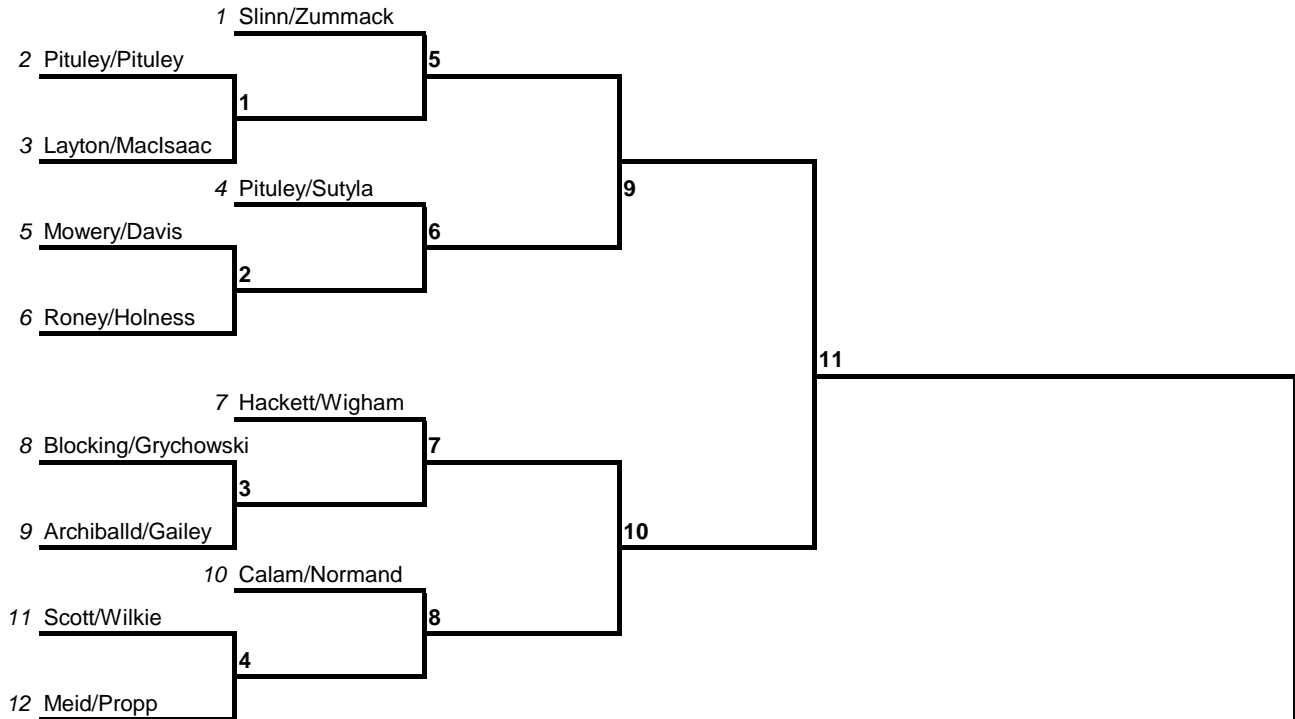

2014 Men's Pairs Provincial Playdown

June 27-29, Regina

Fri 3 pm Fri 7 pm Sat 9 am Sat 1 pm Sat 5 pm Sun 9 am Sun 1 pm

A SIDE

Fri 3 pm Fri 7 pm Sat 9 am Sat 1 pm Sat 5 pm Sun 9 am Sun 1 pm

B SIDE

Men Pairs		
Alex Scott	Grant Wilkie	1
Bud Mowery	Brian Davis	2
David Calam	Doug Normand	3
Ernie Meid	Doug Propp	4
Gerald Blocking	Larry Grychowski	5
Ivan Layton	Don MacIsaac	6
Jonathan Pituley	Michael Pituley	7
Keith Roney	Duncan Holness	8
Murray Pituley	Mark Sutyla	9
Robert Hackett	Jack Wigham	10
Tom Archibald	Jordan Gailey	11
Wayne Slinn	Garth Zummack	12