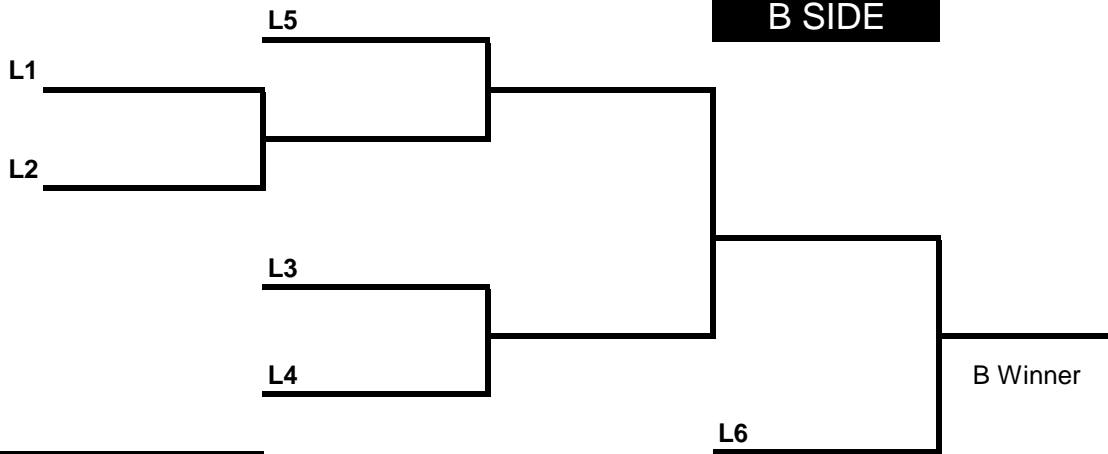

2015 Men's Pairs, June 19-21, Mayfair

Friday 7:00 pm Sat 9:00 am Sat 1:00 pm Sat 5:00 pm Sun 9:00 am Sun 1:00 pm

A SIDE

Friday 7:00 pm Sat 9:00 am Sat 1:00 pm Sat 5:00 pm Sun 9:00 am Sun 1:00 pm

B SIDE

1	Robert Hackett	Jack Wigham
2	Keith Roney	Charlie Taylor
3	Bud Mowery	Ivan Layton
4	Mark Sutyla	Murray Pituley
5	Doug Propp	Gary Laurence
6	Ernie Meid	Jordan Gailey
7	Brandon Watson	Carter Watson