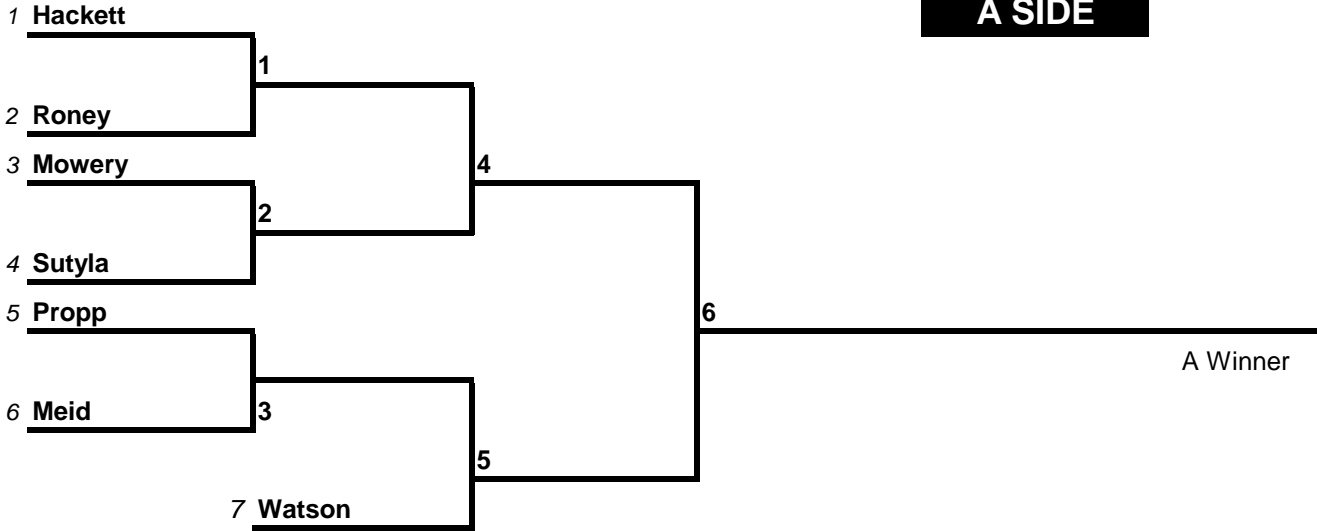

2015 Men's Pairs, June 19-21, Mayfair

Friday 7:00 pm Sat 9:00 am Sat 1:00 pm Sat 5:00 pm Sun 9:00 am Sun 1:00 pm

A SIDE

Friday 7:00 pm Sat 9:00 am Sat 1:00 pm Sat 5:00 pm Sun 9:00 am Sun 1:00 pm

B SIDE

1	Robert Hackett	Jack Wigham
2	Keith Roney	Charlie Taylor
3	Bud Mowery	Ivan Layton
4	Mark Sutyla	Murray Pituley
5	Doug Propp	Gary Laurence
6	Ernie Meid	Jordan Gailey
7	Brandon Watson	Carter Watson